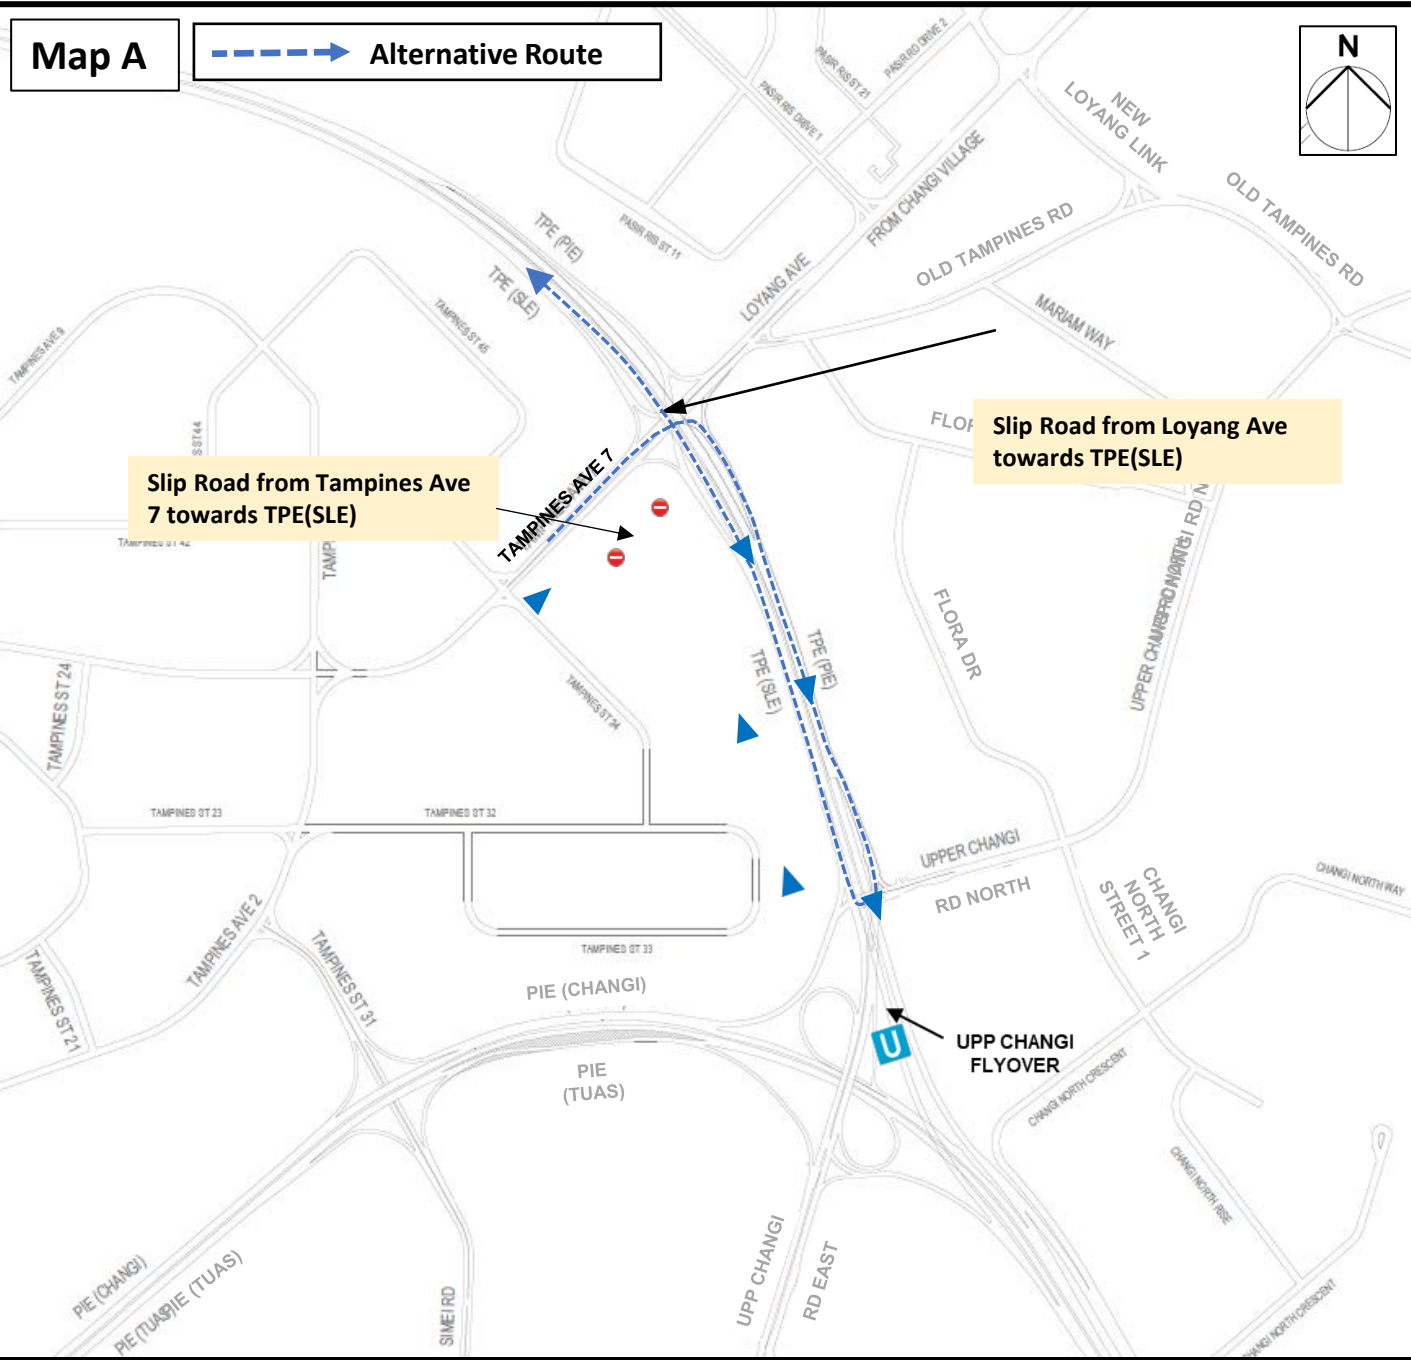

2 May 2026, 4 May 2026 to 9 May 2026, 11 May 2026 to 16 May 2026, 18 May 2026 to 23 May 2026, 25 May 2026, 28 May 2026 to 30 May 2026
10:00pm to 5:30am

Alternative route:

Use TPE(PIE) Exit 1 towards Upp Changi Rd East/North and make a U-turn to TPE(SLE) below Upp Changi Flyover

2 May 2026, 4 May 2026 to 9 May 2026, 11 May 2026 to 16 May 2026, 18 May 2026 to 23 May 2026, 25 May 2026, 28 May 2026 to 30 May 2026
10:00pm to 5:30am

Map B

 **Alternative Route**

Alternative route:

Use TPE(PIE) Exit 1 towards Upp Changi Rd East/North and make a U-turn to TPE(SLE) below Upp Changi Flyover

Or

Use Upp Changi Rd North to TPE(SLE) via Flora Rd and Flora Drive.