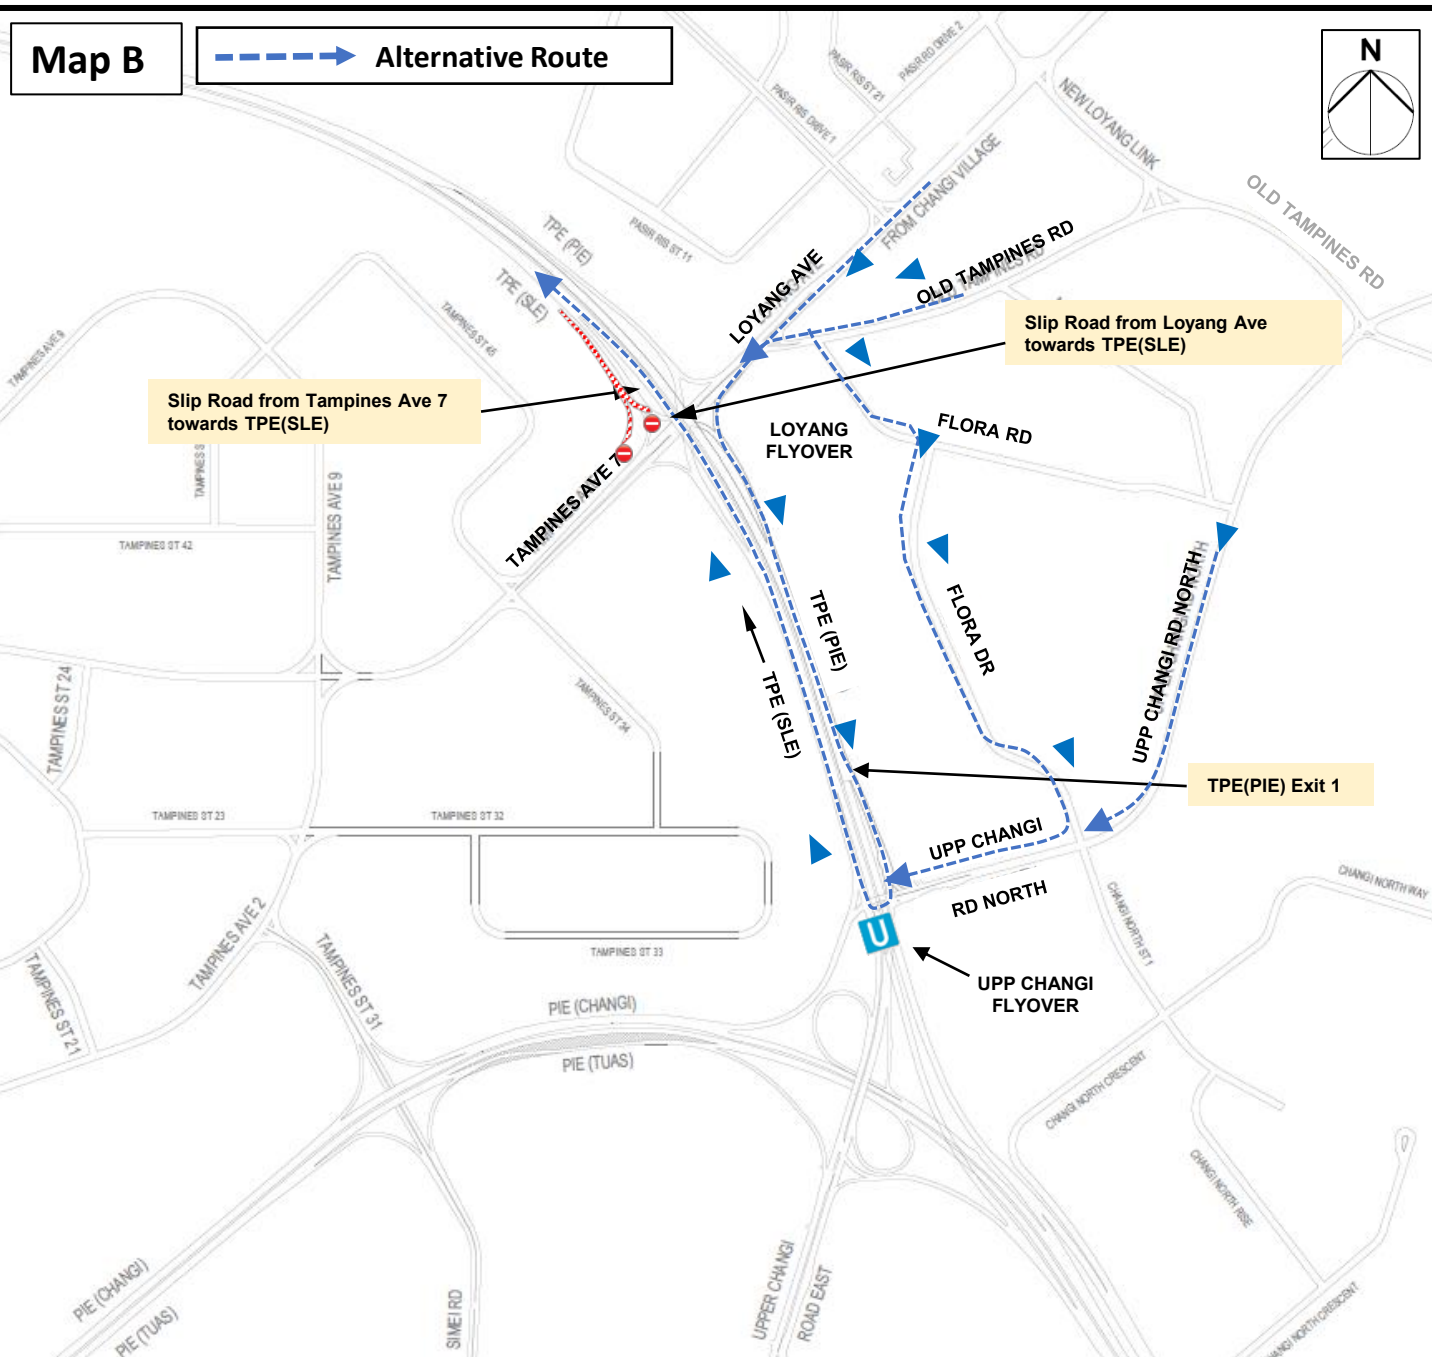

2 May 2026, 4 May 2026 to 9 May 2026, 11 May 2026 to 16 May 2026, 18 May 2026 to 23 May 2026, 25 May 2026, 28 May 2026 to 30 May 2026
10:00pm to 5:30am

Alternative route:

Use TPE(PIE) Exit 1 towards Upp Changi Rd East/North and make a U-turn to TPE(SLE) below Upp Changi Flyover

2 May 2026, 4 May 2026 to 9 May 2026, 11 May 2026 to 16 May 2026, 18 May 2026 to 23 May 2026, 25 May 2026, 28 May 2026 to 30 May 2026
10:00pm to 5:30am

Map B

 **Alternative Route**

Alternative route:

Use TPE(PIE) Exit 1 towards Upp Changi Rd East/North and make a U-turn to TPE(SLE) below Upp Changi Flyover

Or

Use Upp Changi Rd North to TPE(SLE) via Flora Rd and Flora Drive.